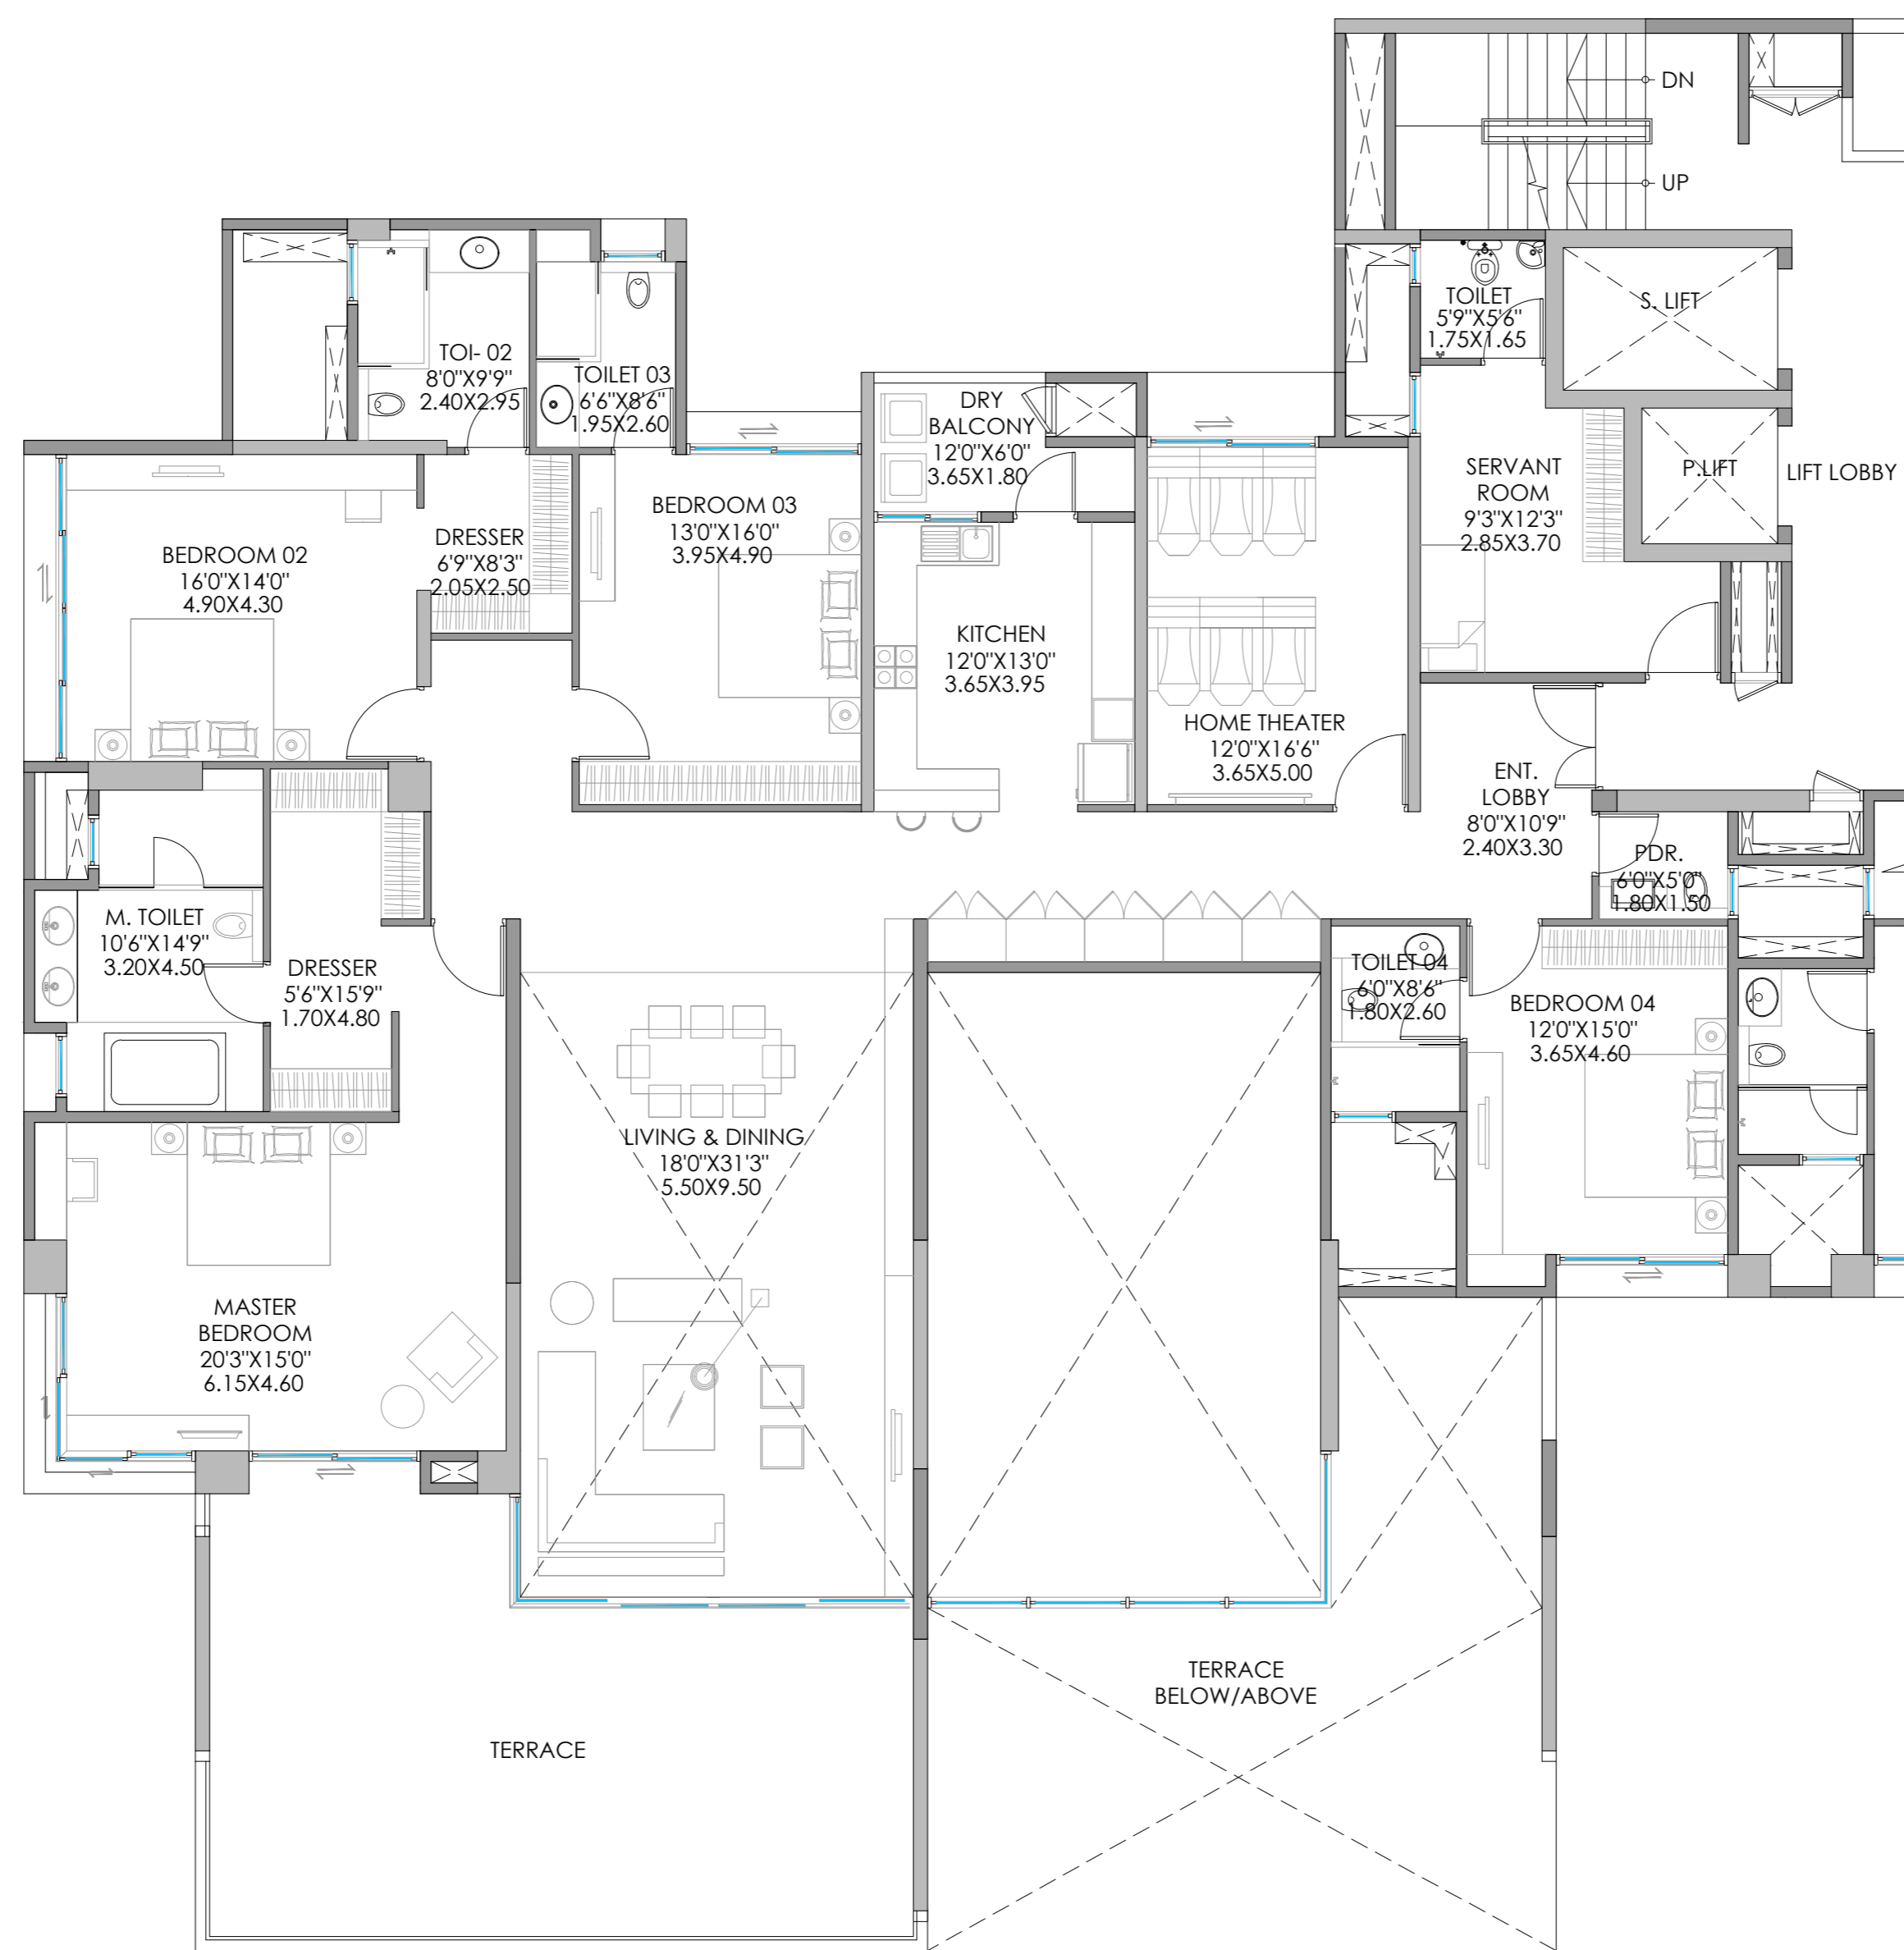

MARVEL AQUANAS

BUILDING - A

BUILDING A							
FLAT TYPE	FLAT NO.	UNIT CARPET AREA (SQ.M.)	ENCLOSED BALCONY CARPET AREA (SQ.M.)	DOUBLE HT. AREA (SQ.M.)	EYE LEVEL TERRACE CARPET AREA (SQ.M.)	TOP TERRACE CARPET AREA (SQ.M.)	TOTAL CARPET AREA (SQ.M.)
4.5 BHK WITH HOME THEATER	202.602	273.02	21.41	48.12	55.22	0.00	397.77