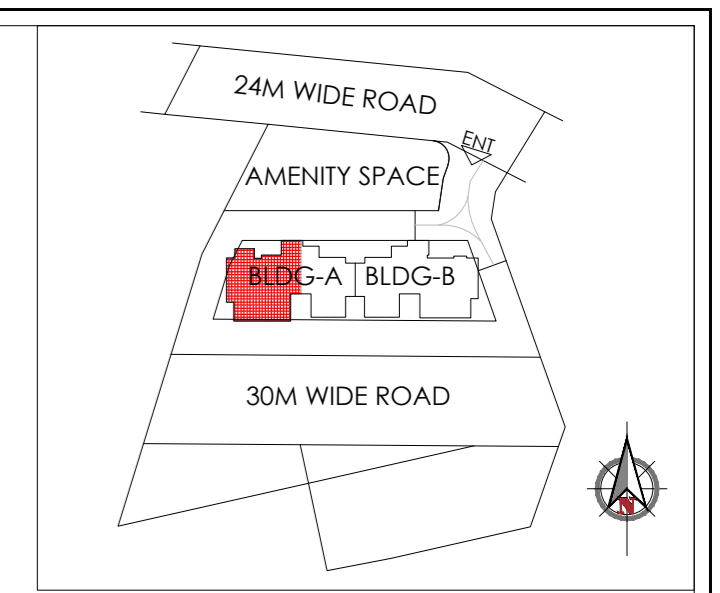

MARVEL AQUANAS

BUILDING - A

BUILDING A							
FLAT TYPE	FLAT NO.	UNIT CARPET AREA (SQ.M.)	ENCLOSED BALCONY CARPET AREA (SQ.M.)	DOUBLE HT. AREA (SQ.M.)	EYE LEVEL TERRACE CARPET AREA (SQ.M.)	TOP TERRACE CARPET AREA (SQ.M.)	TOTAL CARPET AREA (SQ.M.)
4.5 BHK WITH HOME THEATER	202.602	273.02	21.41	48.12	55.22	0.00	397.77